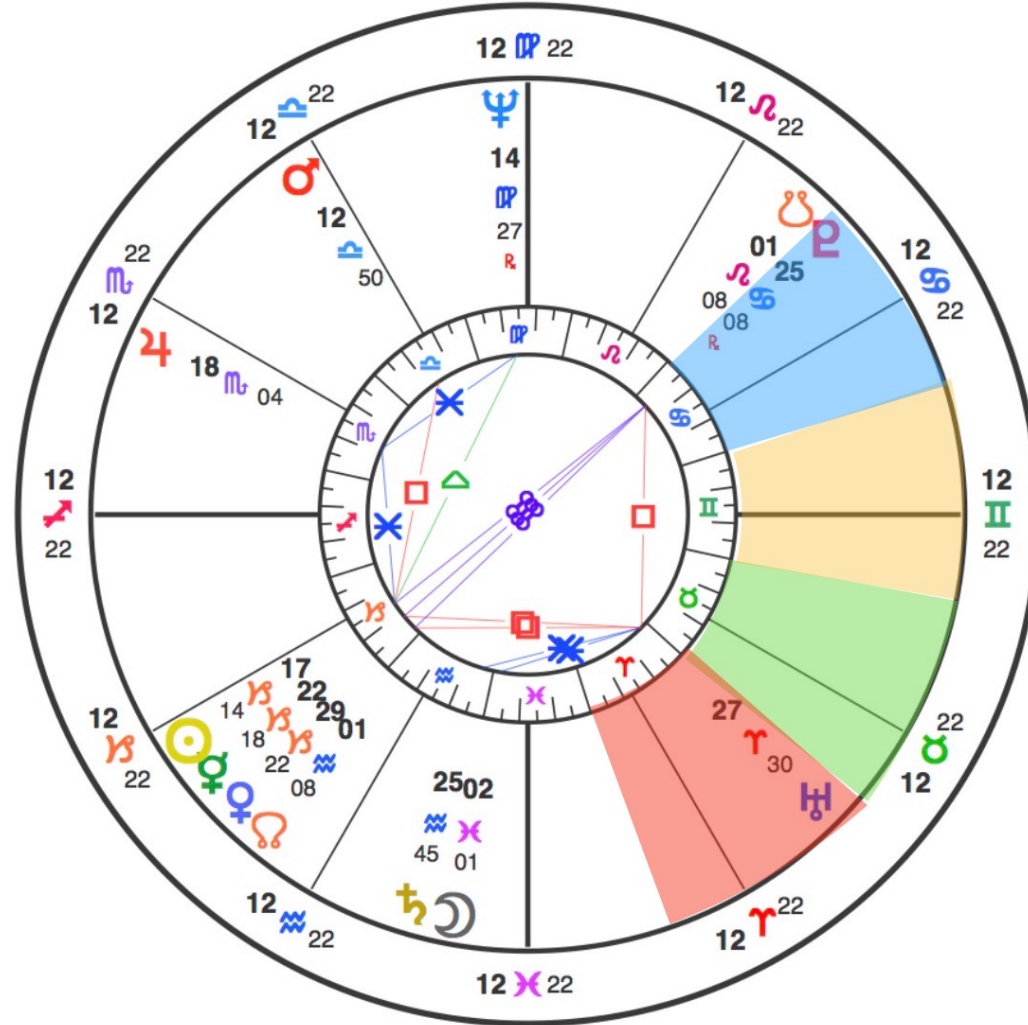

### EARTH

Taurus, Virgo, and Capricorn

### AIR

Gemini, Libra, and Aquarius

### WATER

Cancer, Scorpio, and Pisces

# Elvis Presley

Natal Chart  
8 January 1935  
04:35:00 CST  
Tupelo, Mississippi

Prepared By:  
David Wells

**FIRE** is perhaps the most ancient symbol of divinity. Fire is a living principle of duality, providing light and heat to aid humankind, while at the same time being a force of death and destruction. The ancients believed that fire could lie hidden in a piece of wood. By rubbing two pieces together the fire could often be coaxed from the wood. It's also in you when you get 'fired up' by a creative project, get angry with someone who isn't listening, it's fire, in the form of desire. It's, Aries, Leo, and Sagittarius.