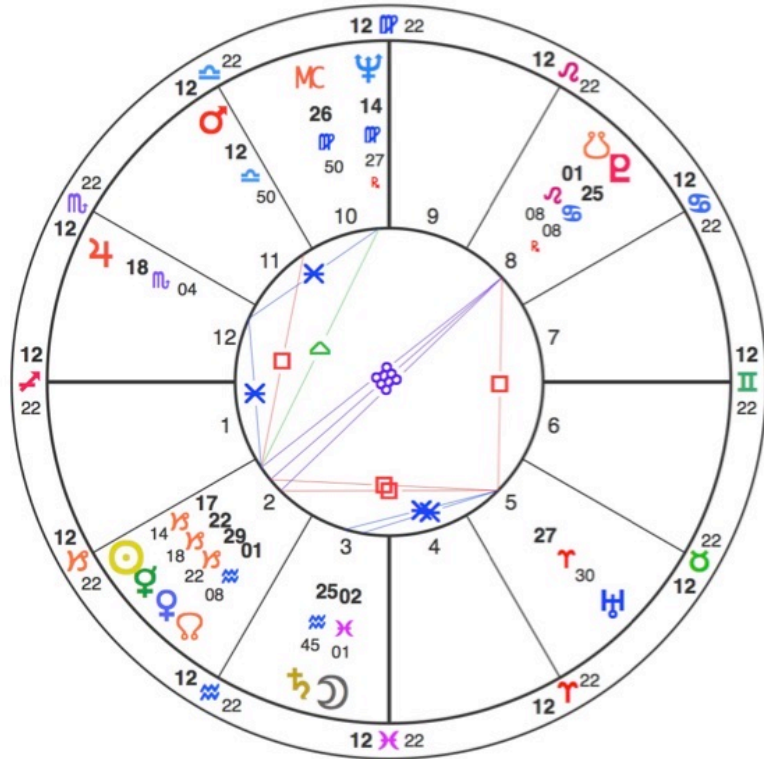

Astrology
Awareness
Tarot

Adding magic to your rituals and chart through Tarot

Every planet and sign has a Tarot card associated with it, let that sink in for a moment. The link between Tarot and Astrology is undeniable and yet it's very rarely talked about.

So how can it enhance your learning, how can it enhance your understanding of your chart and how can you bring it into your rituals?

The following cards represent planets and signs: (taken from Golden Dawn associations)

- **0 The Fool, URANUS**
- **1 The Magician, MERCURY**
- **2 The High Priestess, MOON**
- **3 The Empress, VENUS**
- **4 The Emperor, Aries**
- **5 The Hierophant, Taurus**
- **6 The Chariot, Cancer**
- **7 The Lovers, Gemini**
- **8 Strength/Lust, Leo**
- **9 The Hermit, Virgo**
- **10 The Wheel of Fortune, JUPITER**
- **11 Justice/Adjustment, Libra**
- **12 The Hanged Man, NEPTUNE**
- **13 Death, Scorpio**
- **14 Temperance/Art, Sagittarius**
- **15 The Devil, Capricorn**
- **16 The Tower, MARS**
- **17 The Star, Aquarius**
- **18 The Moon, Pisces**
- **19 The Sun, SUN**
- **20 Judgment/Aeon, PLUTO**
- **21 The World, SATURN**

If you have a deck of cards, place the planetary cards on your chart, or just place the signs? What card represents your Sun sign? What card represents your Moon sign?

Elvis Presley

Natal Chart
Tuesday, 8 January 1935
04:35:00 CST
Tupelo, Mississippi
Tropical Equal True Node